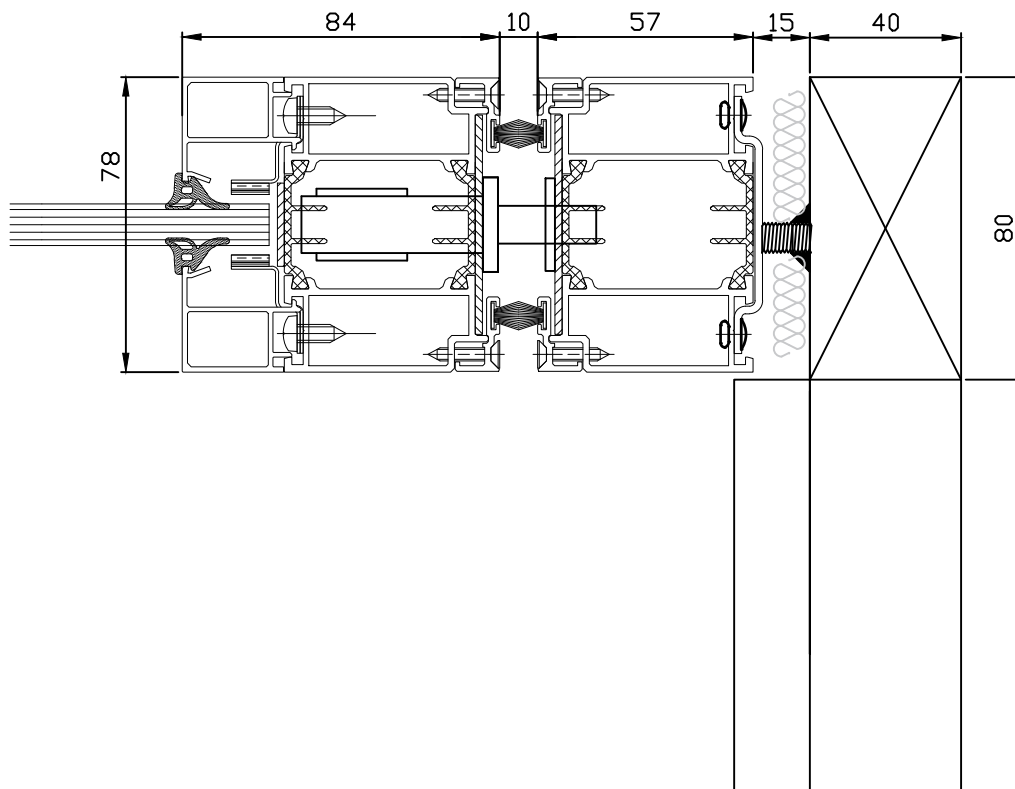

Aluminum profile:		
System	Nominal thickness	Aluminum type
B-15	78mm	EN AW-6060
GLASS:		
Glass type	Nominal thickness	Glass size
Fireswiss Cool 30-11 max size 1229 x 2600	11mm	Light opening +46mm

Clear opening width	5141
Clear opening height	2700
Door leaf width	1393
Door leaf height	2772

<b>kaune</b> 15.4.2020	Kaune Oy B-15 Tandem sliding door 4 LEAF	K-SLIDE-TANDEM		
		N/A	1/20	TK-240

**1 - 1**

**kaune**

15.4.2020

Kaune Oy  
B-15 Tandem sliding door  
Horizontal sections

K-SLIDE-TANDEM

N/A

2/20

TK-241

**2 - 2**

**kaune**

15.4.2020

Kaune Oy  
B-15 Tandem sliding door  
Horizontal sections

K-SLIDE-TANDEM

N/A

3/20