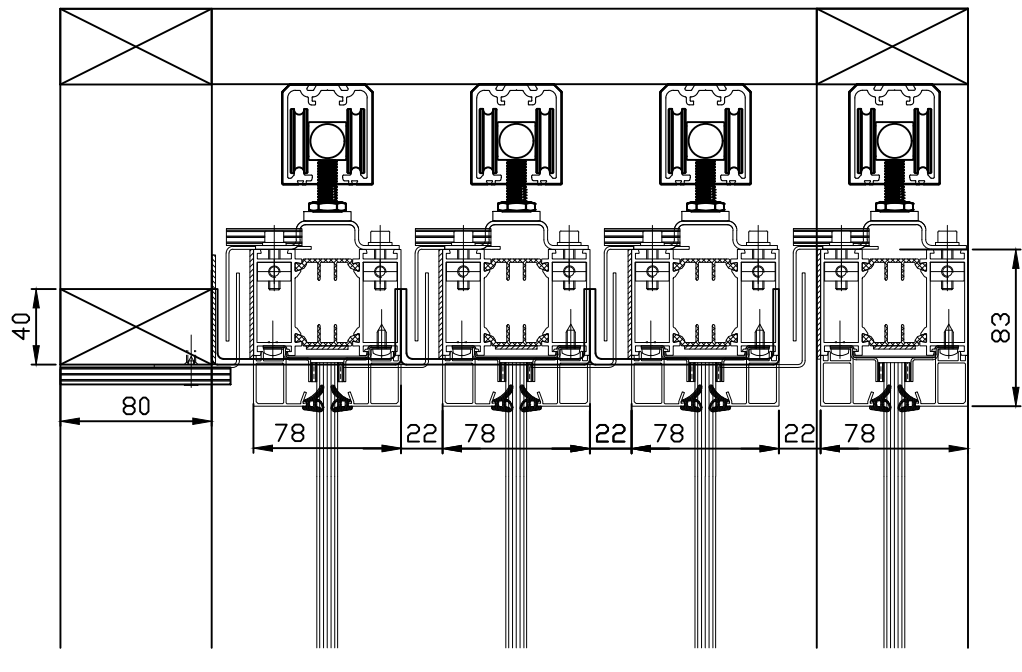

4 - 4

kaune

15.4.2020

Kaune Oy
B-15 Tandem sliding door
Vertical section

K-SLIDE-TANDEM

N/A 5/20

TK-244