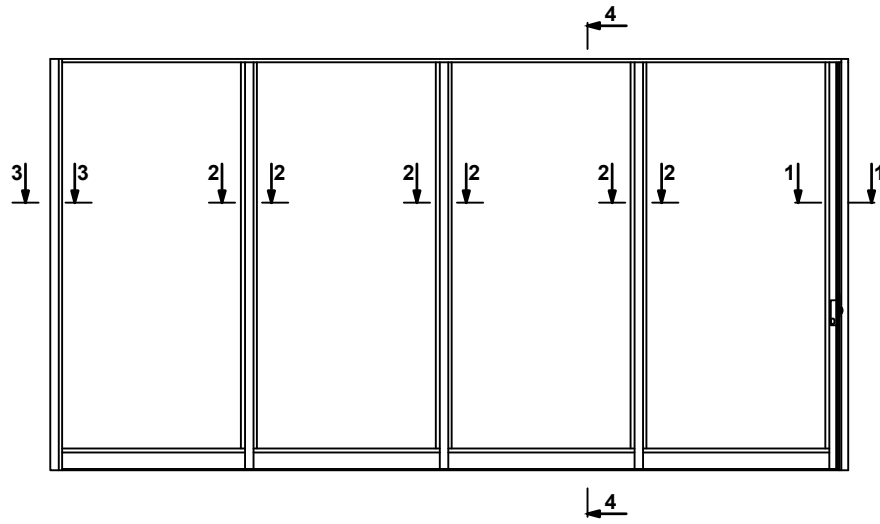

4 - 4

kaune

15.4.2020

Kaune Oy
B-15 Tandem sliding door
Vertical section

K-SLIDE-TANDEM

N/A 5/20

TK-244