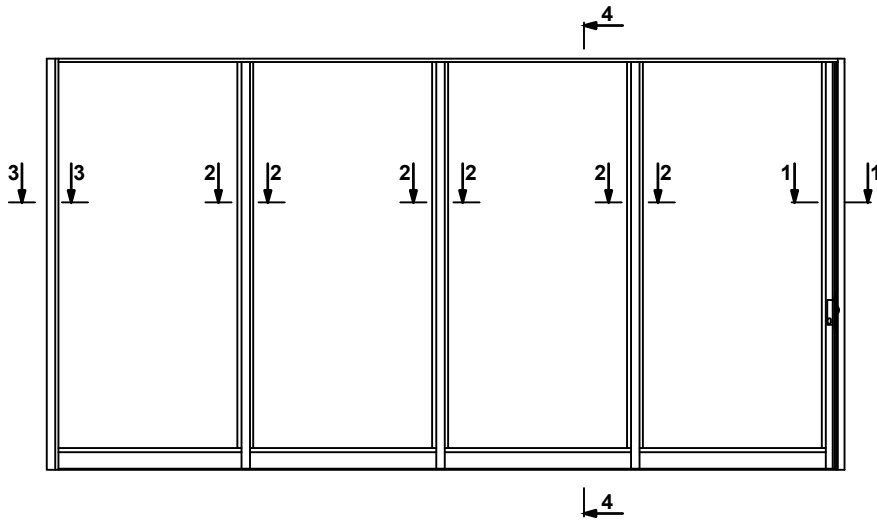

2 - 2

kaune

15.4.2020

Kaune Oy
B-15 Tandem sliding door
Horizontal sections

K-SLIDE-TANDEM

N/A

3/20

TK-242