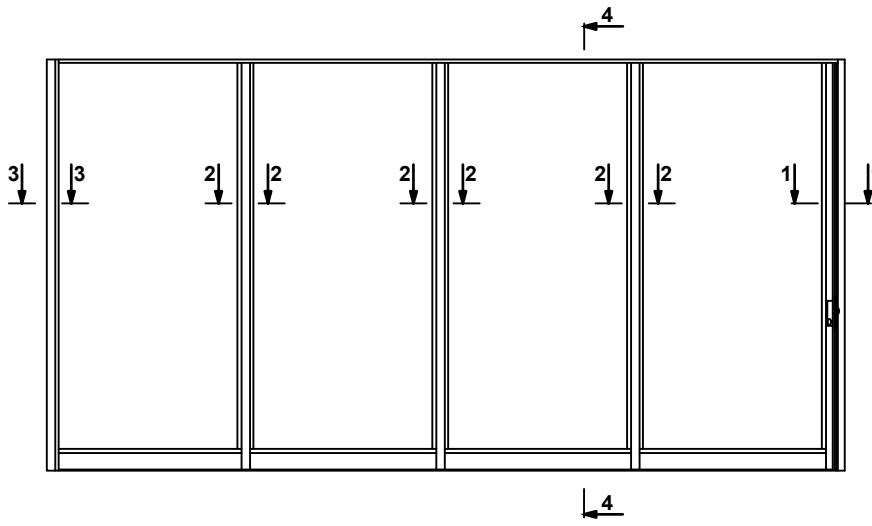

3 - 3

kaune

15.4.2020

Kaune Oy
B-15 Tandem sliding door
Horizontal sections

K-SLIDE-TANDEM

N/A

4/20

TK-243