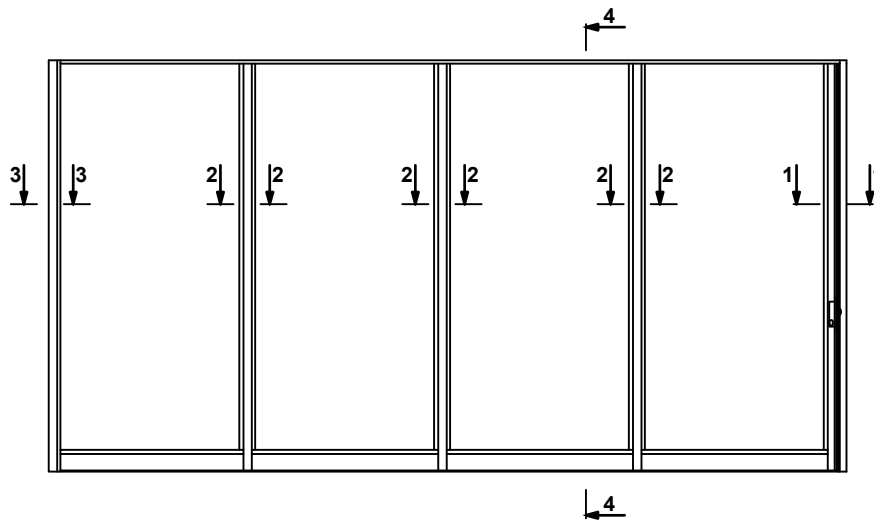

1 - 1

kaune

15.4.2020

Kaune Oy
B-15 Tandem sliding door
Horizontal sections

K-SLIDE-TANDEM

N/A

2/20

TK-241