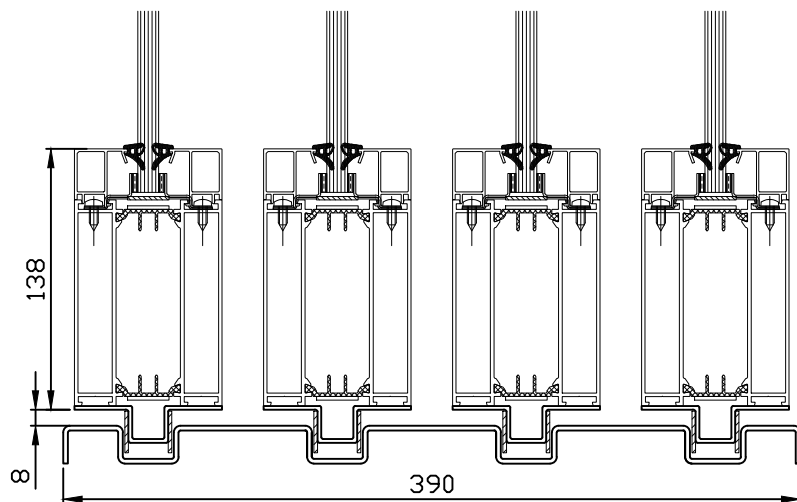

4 - 4

kaune

15.4.2020

Kaune Oy
B-15 Tandem sliding door
Vertical section

K-SLIDE-TANDEM

N/A 5/20

TK-244