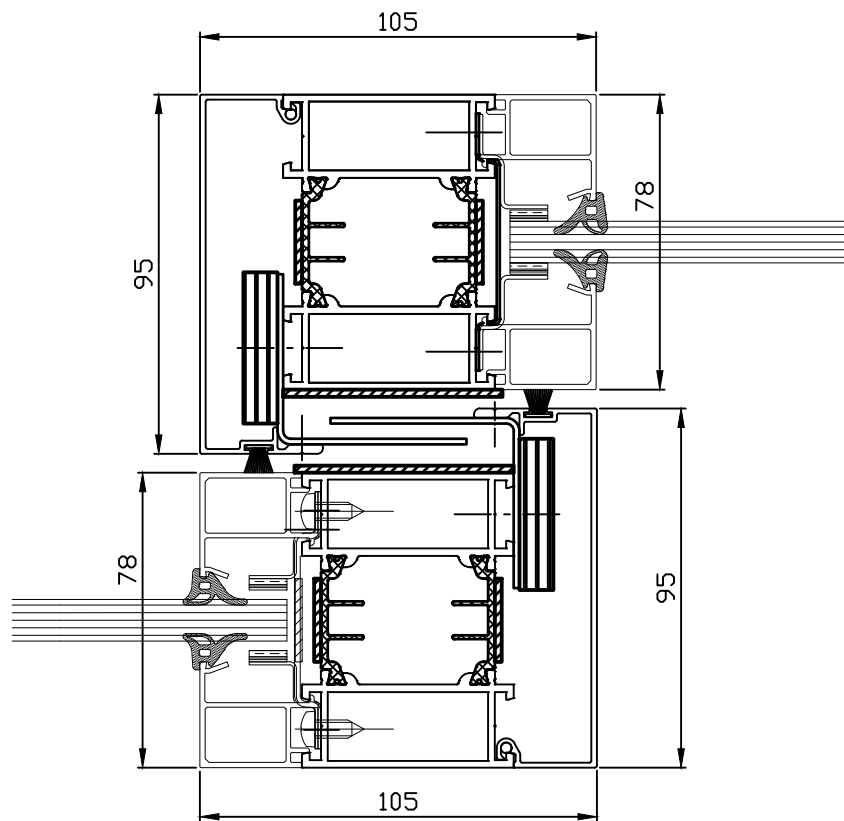

Aluminum profile:		
System	Nominal thickness	Aluminum type
B-15	78mm	EN AW-6060
GLASS:		
Glass type	Nominal thickness	Glass size
Fireswiss Cool 30-11 max size 1229 x 2600	11mm	Light opening +46mm

Clear opening width	5141
Clear opening height	2700
Door leaf width	1393
Door leaf height	2772

<b>kaune</b> 15.4.2020	Kaune Oy B-15 Tandem sliding door 4 LEAF	K-SLIDE-TANDEM		
		N/A	1/20	TK-240

**1 - 1**

**kaune**

15.4.2020

Kaune Oy  
B-15 Tandem sliding door  
Horizontal sections

K-SLIDE-TANDEM

N/A

2/20

TK-241

**2 - 2**

**kaune**

15.4.2020

Kaune Oy  
B-15 Tandem sliding door  
Horizontal sections

K-SLIDE-TANDEM

N/A

3/20