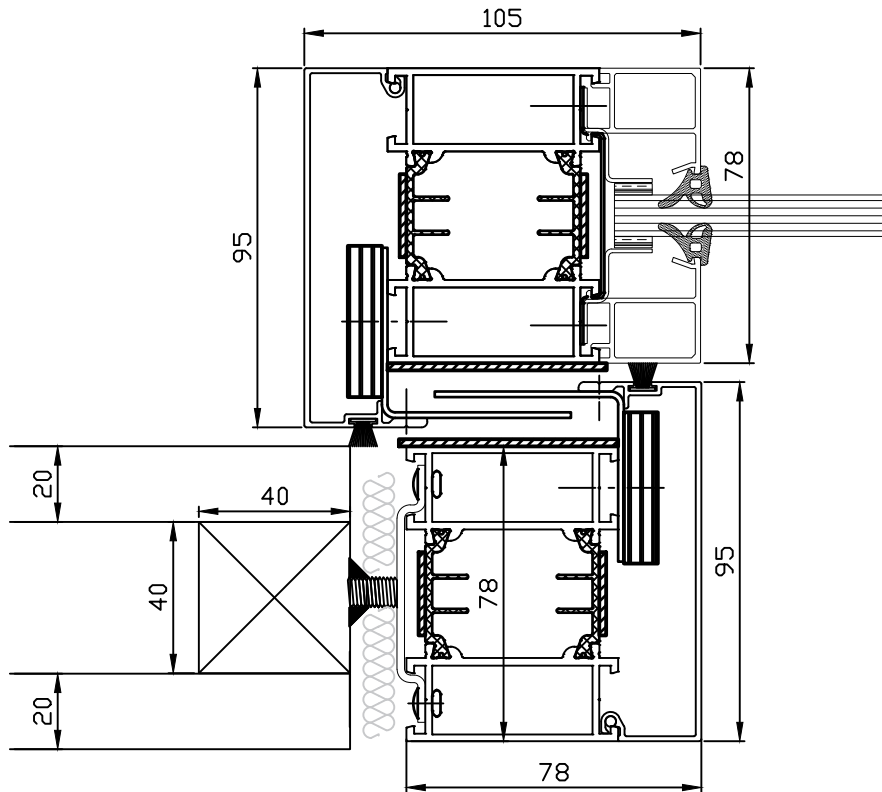

kaune

15.4.2020

Kaune Oy
B-15 Tandem sliding door
Horizontal sections

K-SLIDE-TANDEM

N/A

4/20

TK-243