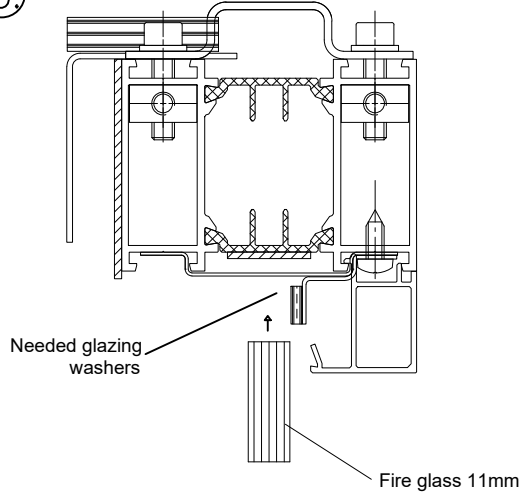

1.

2.

3.

4.

5.

6.

kaune

27.3.2020

Kaune Oy
B-15 Tandem sliding door
Glazing

K-SLIDE-TANDEM

N/A 15/20

TK-214