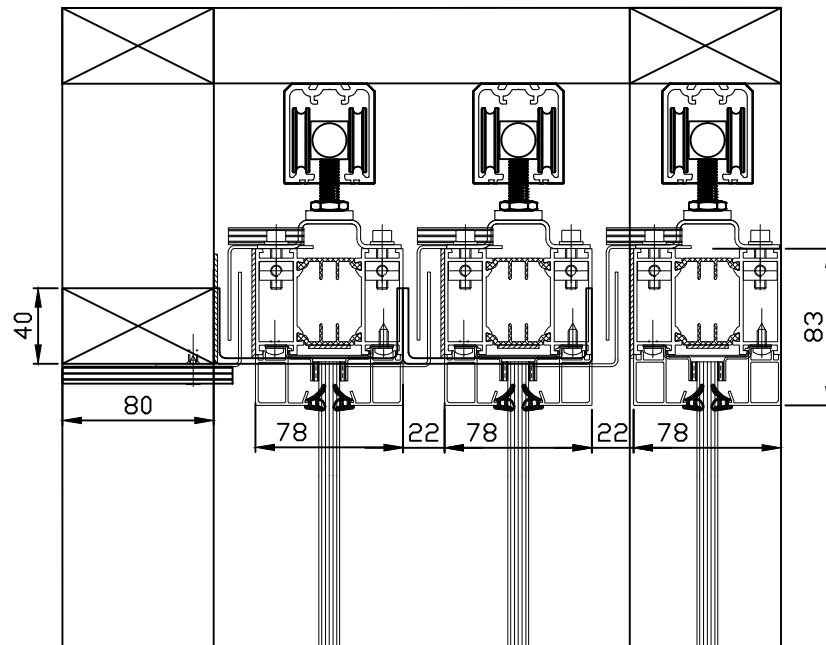

4 - 4

kaune

27.3.2020

Kaune Oy
B-15 Tandem sliding door
Vertical section

K-SLIDE-TANDEM

N/A 5/20

TK-204