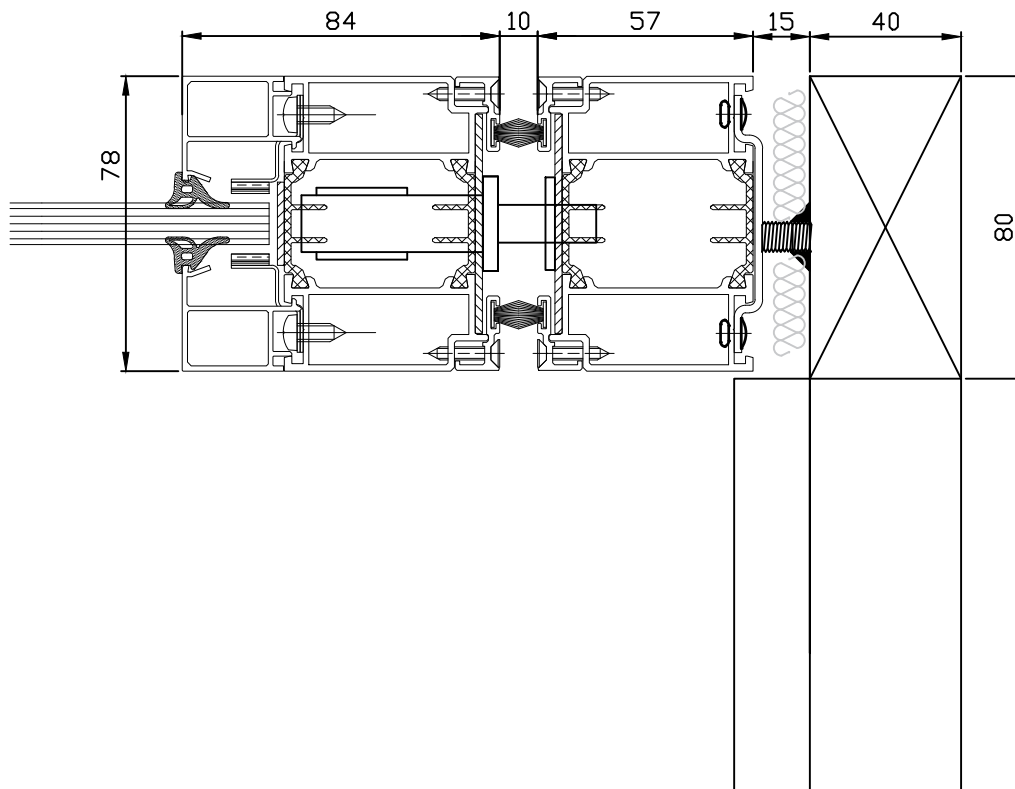

Aluminum profile:		
System	Nominal thickness	Aluminum type
B-15	78mm	EN AW-6060
GLASS:		
Glass type	Nominal thickness	Glass size
Fireswiss Cool 30-11 max size 1229 x 2600	11mm	Light opening +46mm

Clear opening width	3853
Clear opening height	2700
Door leaf width	1393
Door leaf height	2772

kaune 27.3.2020	Kaune Oy B-15 Tandem sliding door 3 LEAF	K-SLIDE-TANDEM		
		N/A	1/20	TK-200

1 - 1

kaune

27.3.2020

Kaune Oy
B-15 Tandem sliding door
Horizontal sections

K-SLIDE-TANDEM

N/A

2/20