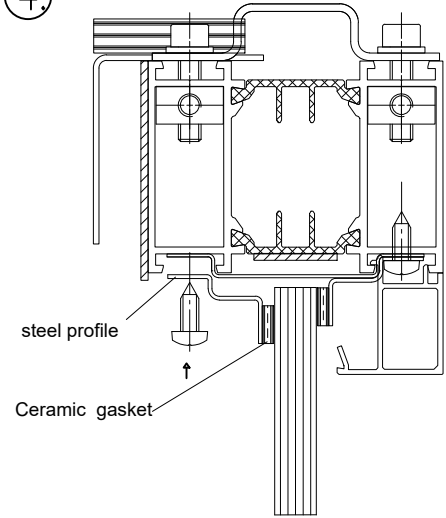

1.

2.

3.

4.

5.

6.

kaune

27.3.2020

Kaune Oy
B-15 Tandem sliding door
Glazing

K-SLIDE-TANDEM

N/A 15/20

TK-214