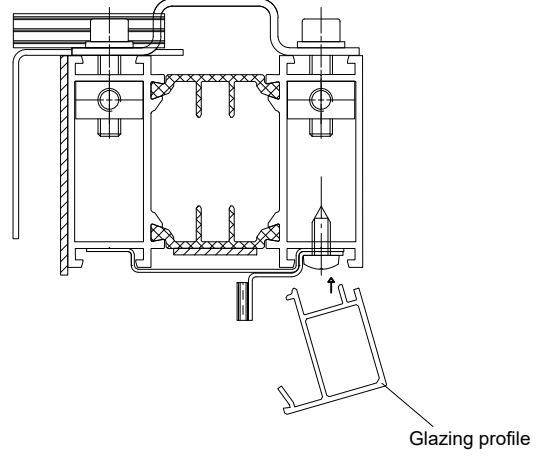

1.

2.

3.

4.

5.

6.

kaune

27.3.2020

Kaune Oy
B-15 Tandem sliding door
Glazing

K-SLIDE-TANDEM

N/A 15/20

TK-214