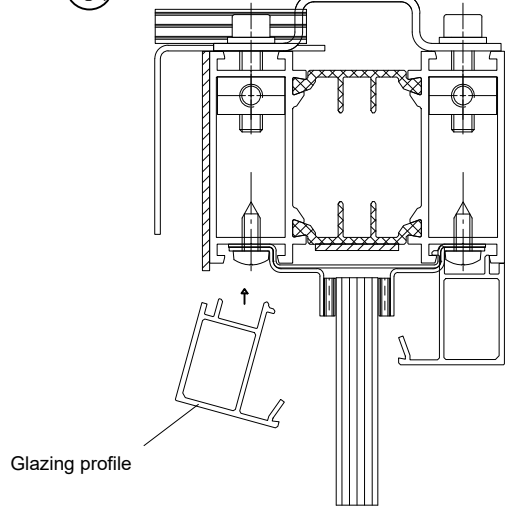

1.

2.

3.

4.

5.

6.

kaune

27.3.2020

Kaune Oy
B-15 Tandem sliding door
Glazing

K-SLIDE-TANDEM

N/A 15/20

TK-214