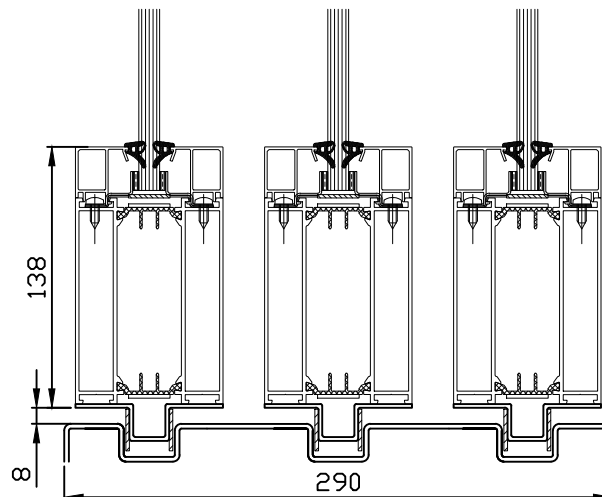

4 - 4

kaune

27.3.2020

Kaune Oy
B-15 Tandem sliding door
Vertical section

K-SLIDE-TANDEM

N/A 5/20

TK-204