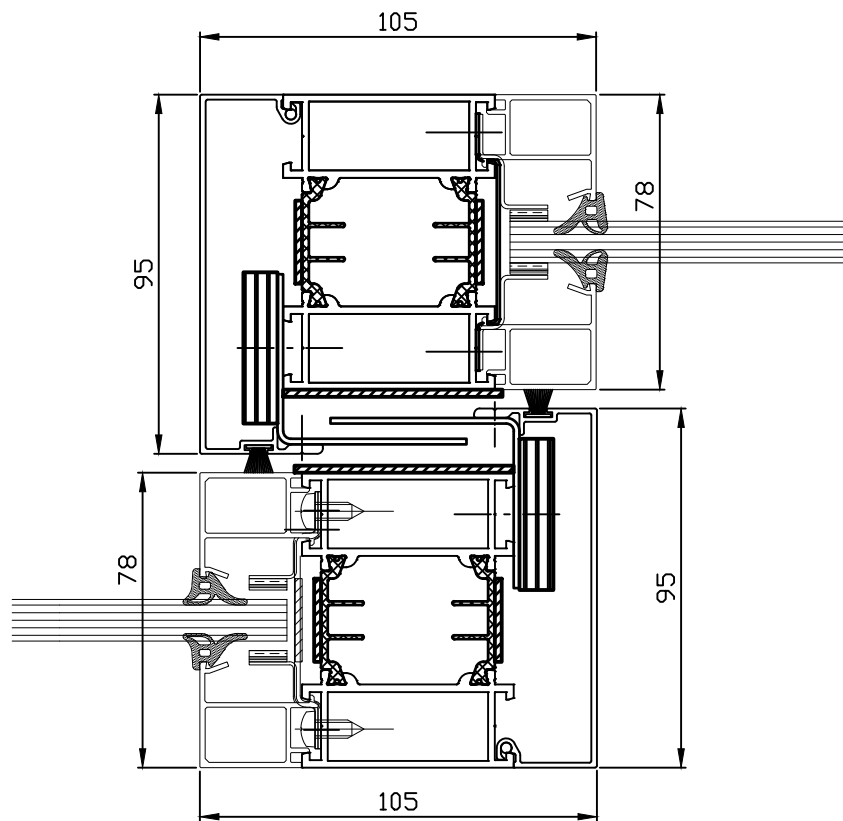

kaune

27.3.2020

Kaune Oy
B-15 Tandem sliding door
Horizontal sections

K-SLIDE-TANDEM

N/A

3/20

TK-202