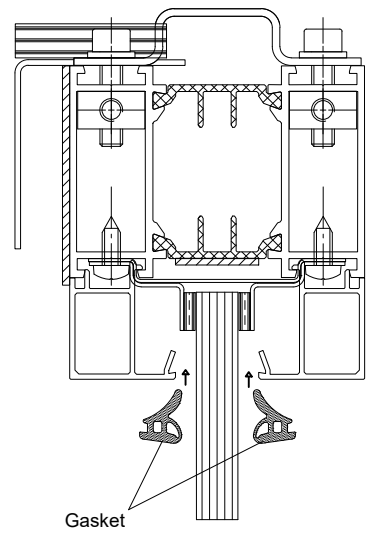

1.

2.

3.

4.

5.

6.

kaune

27.3.2020

Kaune Oy
B-15 Tandem sliding door
Glazing

K-SLIDE-TANDEM

N/A 15/20

TK-214