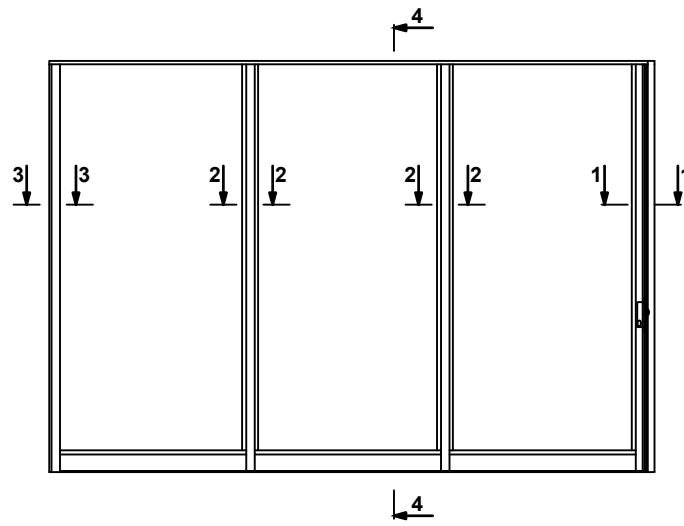

4 - 4

kaune

27.3.2020

Kaune Oy
B-15 Tandem sliding door
Vertical section

K-SLIDE-TANDEM

N/A 5/20

TK-204