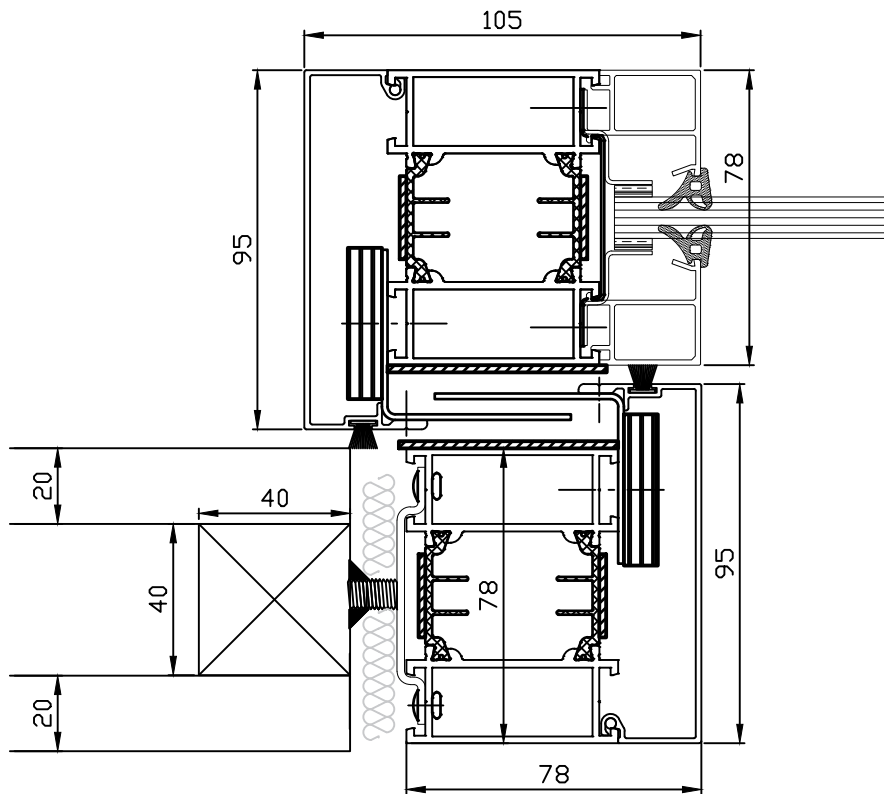

3 - 3

kaune

27.3.2020

Kaune Oy
B-15 Tandem sliding door
Horizontal sections

K-SLIDE-TANDEM

N/A

4/20

TK-203