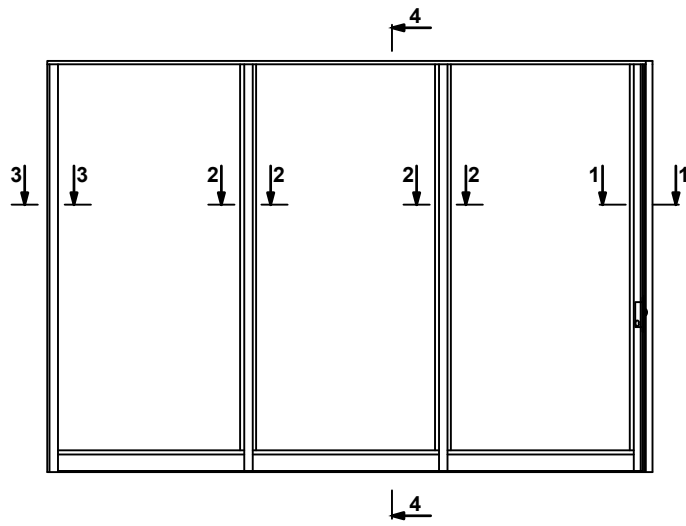

1 - 1

kaune

27.3.2020

Kaune Oy
B-15 Tandem sliding door
Horizontal sections

K-SLIDE-TANDEM

N/A

2/20

TK-201