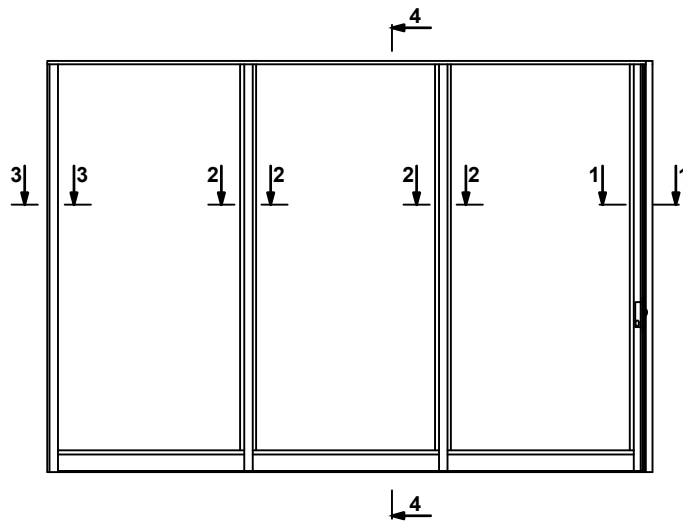

2 - 2

kaune

27.3.2020

Kaune Oy
B-15 Tandem sliding door
Horizontal sections

K-SLIDE-TANDEM

N/A

3/20

TK-202