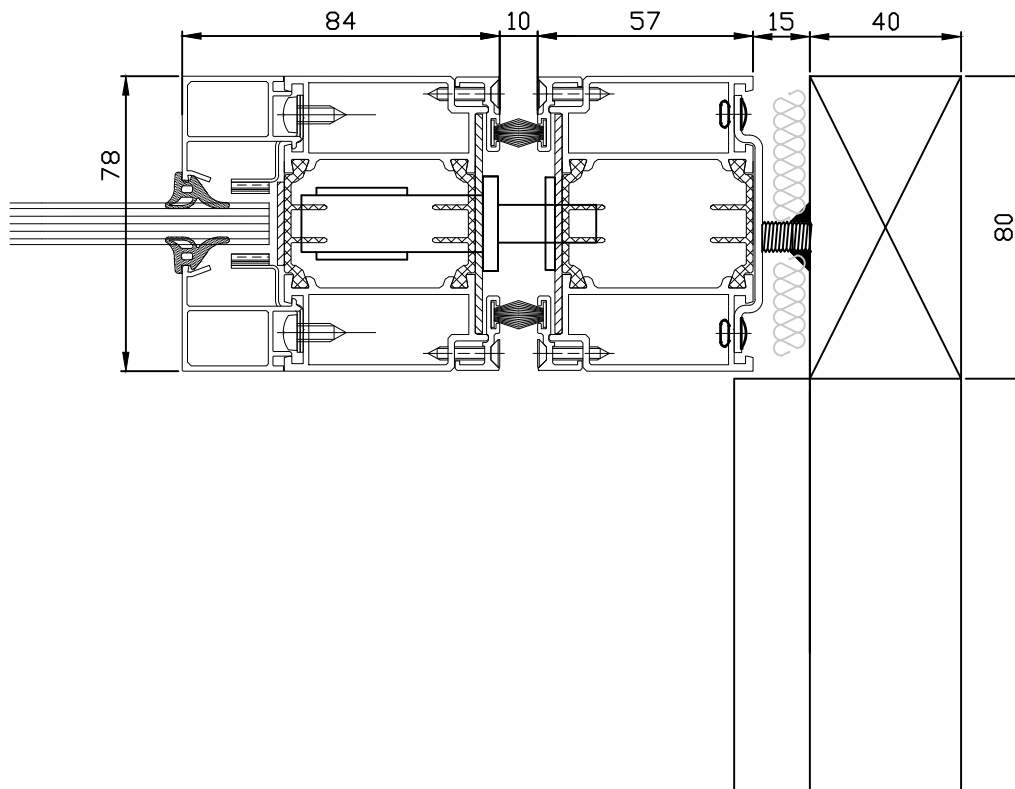

kaune

15.4.2020

Kaune Oy
B-15 Tandem sliding door
Horizontal sections

K-SLIDE-TANDEM

N/A

2/20

TK-221