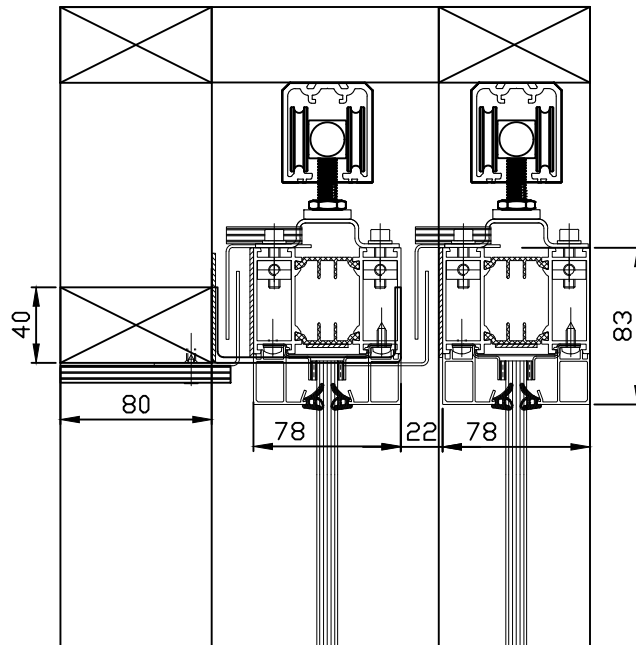

4 - 4

Kaune

15.4.2020

Kaune Oy
B-15 Tandem sliding door
Vertical section

K-SLIDE-TANDEM

N/A 5/20

TK-224