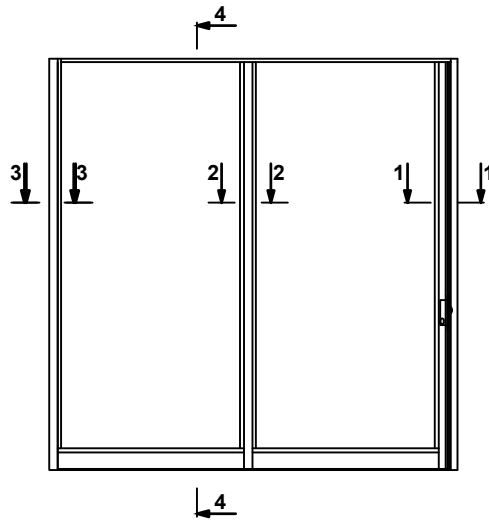

4 - 4

Kaune

15.4.2020

Kaune Oy
B-15 Tandem sliding door
Vertical section

K-SLIDE-TANDEM

N/A 5/20

TK-224