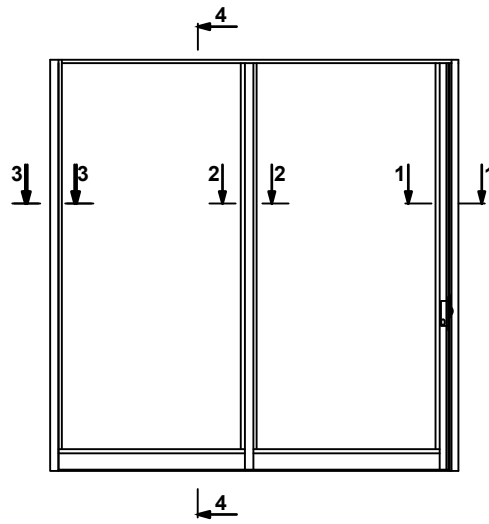

| Aluminum profile: | | |
|--|-------------------|---------------------|
| System | Nominal thickness | Aluminum type |
| B-15 | 78mm | EN AW-6060 |
| GLASS: | | |
| Glass type | Nominal thickness | Glass size |
| Fireswiss Cool 30-11 max size 1229 x 2600 | 11mm | Light opening +46mm |

| | |
|----------------------|------|
| Clear opening width | 2565 |
| Clear opening height | 2700 |
| Door leaf width | 1393 |
| Door leaf height | 2772 |

| | | | | |
|---------------------------|--|----------------|------|--------|
| kaune 15.4.2020 | Kaune Oy B-15 Tandem sliding door 2 LEAF | K-SLIDE-TANDEM | | |
| | | N/A | 1/20 | TK-220 |