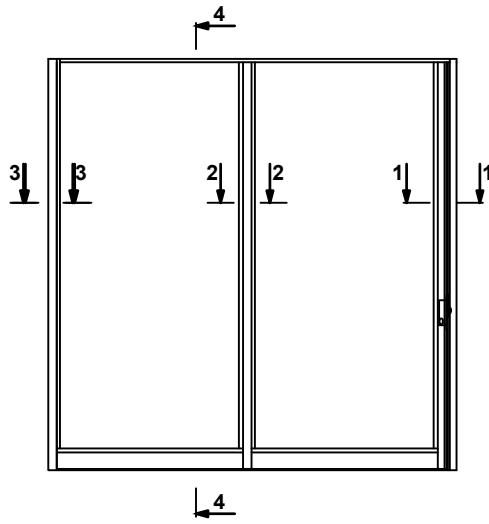

2 - 2

kaune

15.4.2020

Kaune Oy
B-15 Tandem sliding door
Horizontal sections

K-SLIDE-TANDEM

N/A

3/20

TK-222