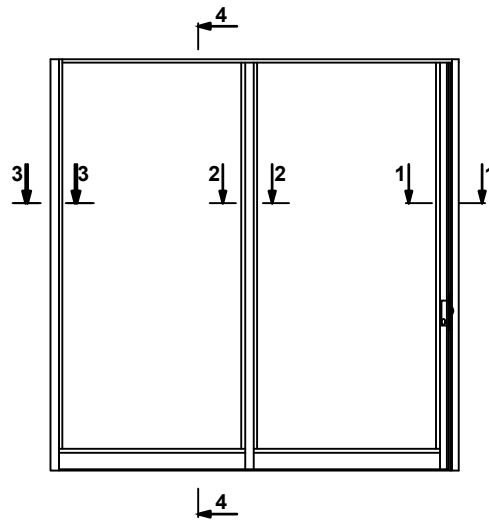

3 - 3

kaune

15.4.2020

Kaune Oy
B-15 Tandem sliding door
Horizontal sections

K-SLIDE-TANDEM

N/A 4/20

TK-223