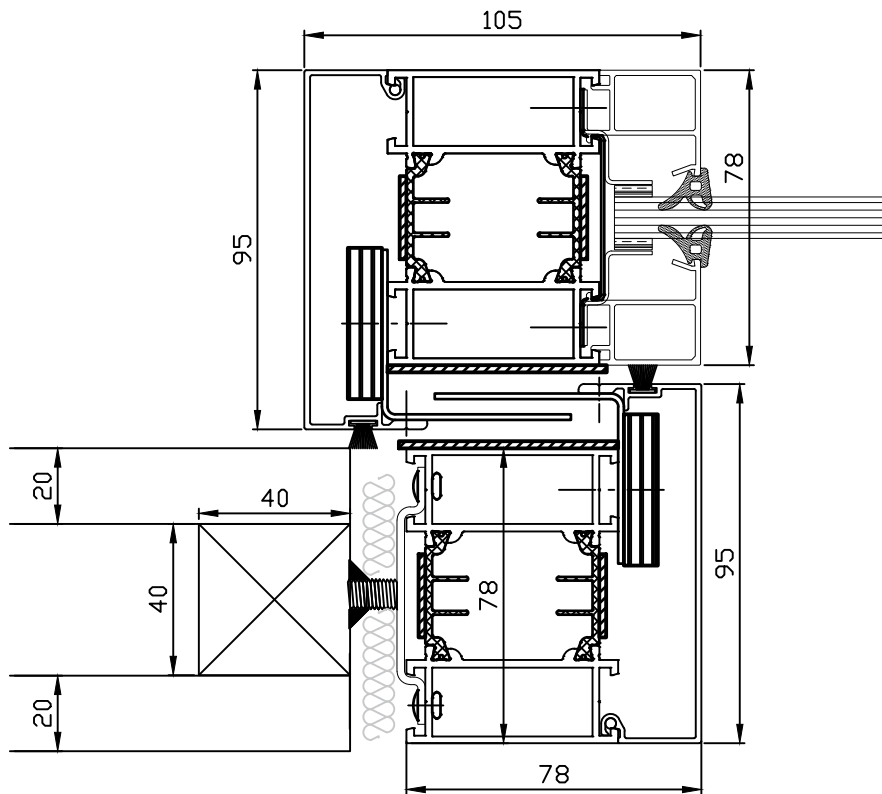

3 - 3

kaune

15.4.2020

Kaune Oy
B-15 Tandem sliding door
Horizontal sections

K-SLIDE-TANDEM

N/A 4/20

TK-223