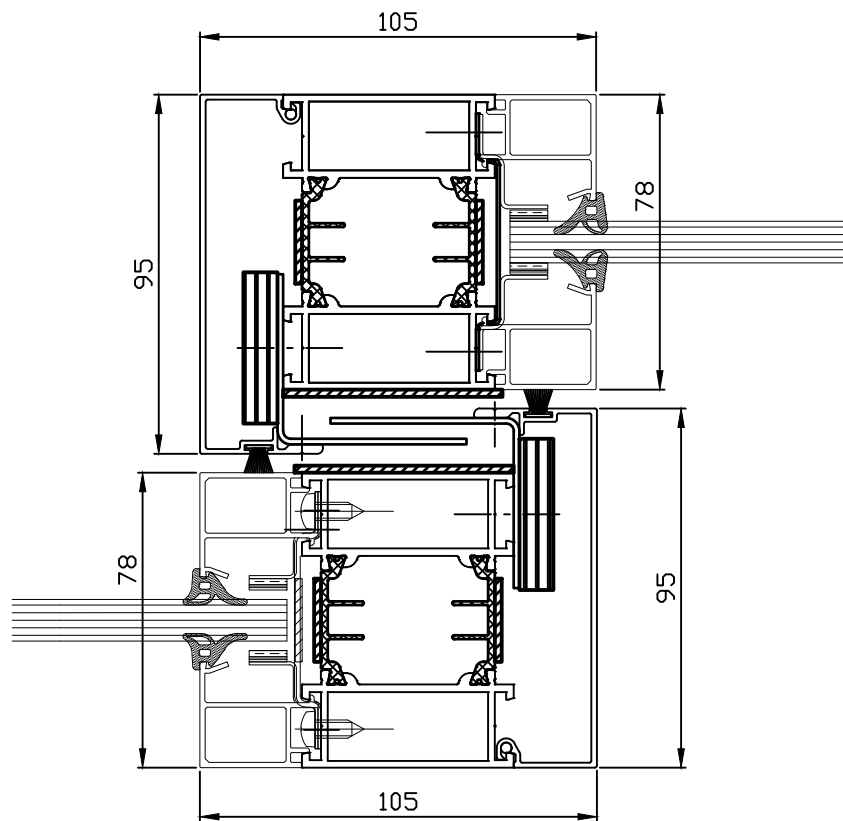

2 - 2

kaune

15.4.2020

Kaune Oy
B-15 Tandem sliding door
Horizontal sections

K-SLIDE-TANDEM

N/A

3/20

TK-222