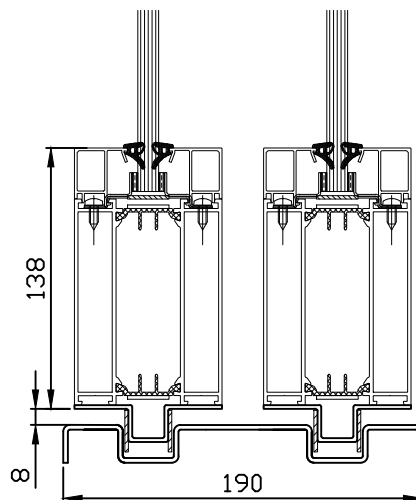

4 - 4

Kaune

15.4.2020

Kaune Oy
B-15 Tandem sliding door
Vertical section

K-SLIDE-TANDEM

N/A 5/20

TK-224